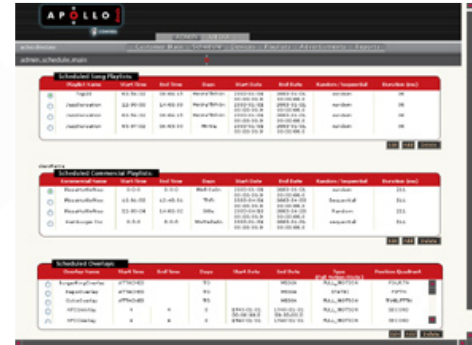

ApolloDMDS v1x Specifications

ApolloDMDS v1x is an embedded PC solution utilizing a proprietary Motherboard, Operating System, and Software. As a result, ApolloDMDS v1x is not exposed to viruses or software conflicts that typically plague PC based solutions utilizing external video boards and Windows or Linux based operating systems. Primary control of ApolloDMDS occurs via a web-based Graphical User Interface (GUI). Local control is available via a wireless IR remote control as well as via the GUI. The solution is designed to run cool and have a long life in the field with minimal maintenance. Operation downtime is negligible.

Quick Feature List:

- **Video:**
High Quality MPEG 2; 4:3 Aspect Ratio; NTSC
- **Audio Out:**
RCA Audio R&L Stereo; SPDIF
- **Video Out:**
S-Video & RCA Composite Out (Simultaneous)
- **Graphics:**
Full Color Full-Motion Alpha-Blended Overlays & Text Overlays "Crawler" (Web-controlled)
- **Networking:**
10/100 (RJ-45); Modem; Internet Media Transfer
- **Operating System & Motherboard:**
Proprietary
- **Ports:**
Operations Over Ports 21 & 8100
- **Power:**
115W - 230W Switchable
- **Security:**
Password Protected GUI
- **Storage:**
160G (Standard) or 250G (Optional)
- **Size:**
Small Form Factor; 17" x 2.5" x 8"; 16lbs